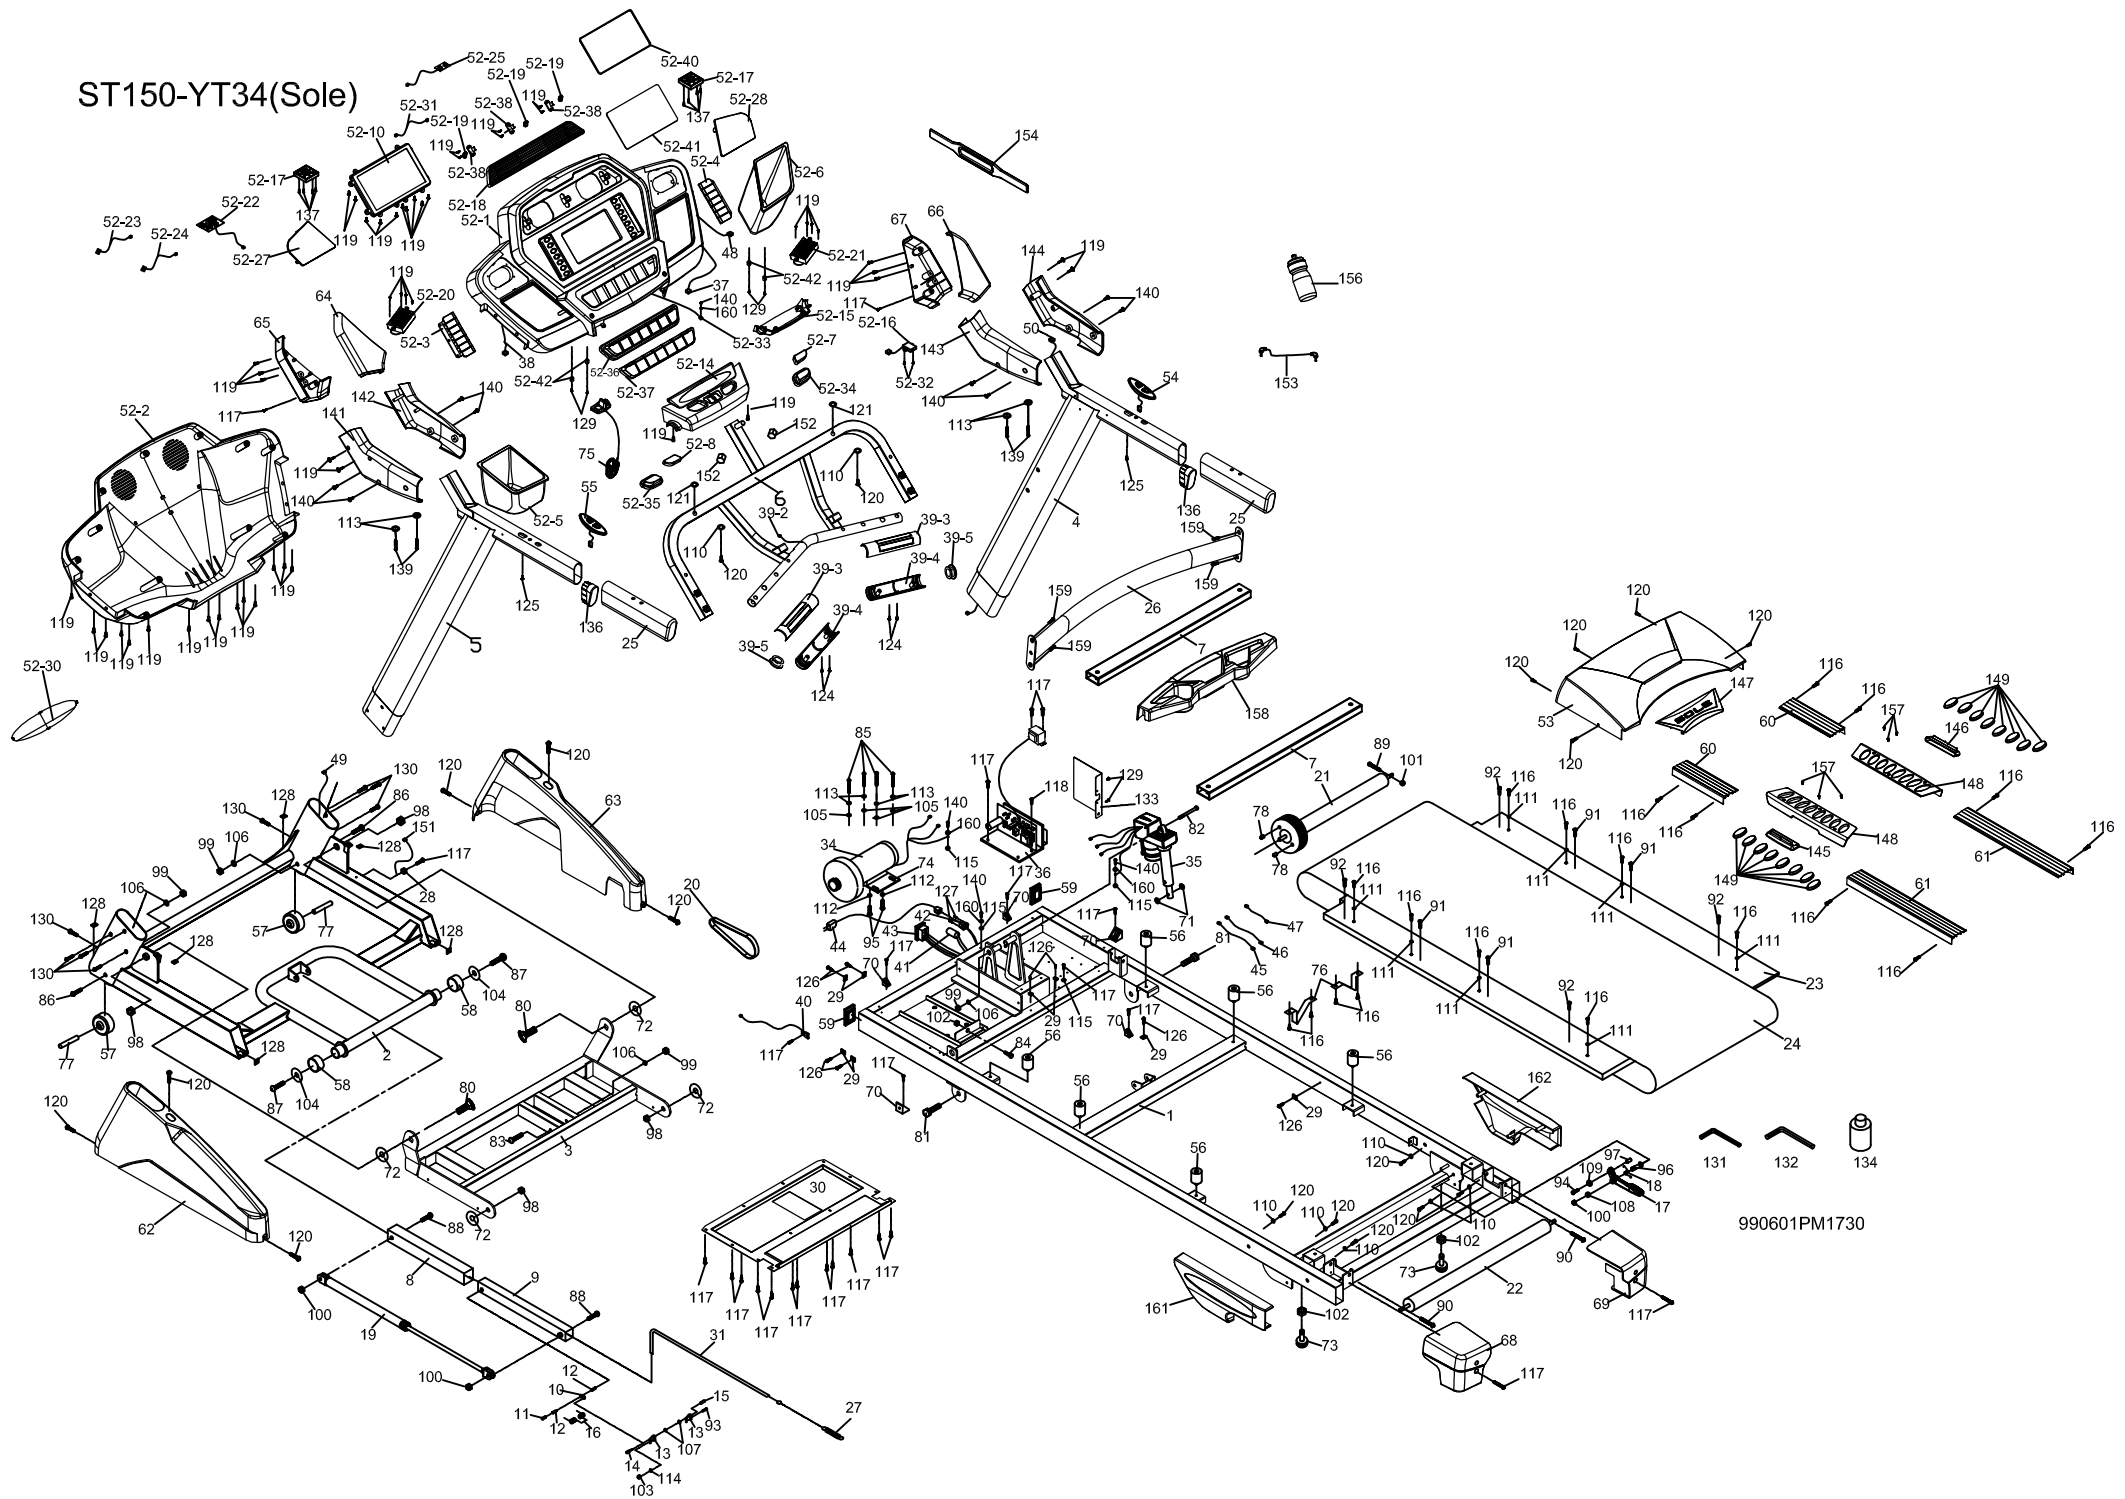

ST150-YT34(Sole)

990601PM1730

SOLE - AF65 (565810) PARTS LIST

Dyaco #	Description	Spirit #	Qty
2	Frame Base	003384	1
3	Incline Bracket	003135	1
4	Right Upright	003146	1
5	Left Upright	003159	1
6	Console Support	003320	1
7	Deck Cross Brace	000747	2
8	Locking Cable Assembly	000720	1
17	Release Lever	000506	1
19	Cylinder	003004	1
20	Drive Belt	022553	1
21	Front Roller W/Pulley	000725	1
22	Rear Roller	000724	1
23	Running Deck (20 x 58)	003292	1
24	Running Belt (510 x 3150 x 2.5mm) w/Logo	003247	1
25	PVC Handgrip	003001	2
26	Handrail Support	003156	1
27	Steel Cable Tension Spring	010026	1
28	Wire Clamp	020457	1
29	Wire Tie Mount	010083	8
30	Motor Bottom Cover	003321	1
31	Steel Cable (895mm)	003324	1
34	Motor (2.5hp -real/2.75hp sticker)	003291	1
35	Incline Motor	003110	1
36	Controller (YJ-2256L)	003313	1
37	800m/m_Speed Cable (Upper)	022754	1
38	800m/m_Incline Cable (Upper)	022755	1
39	Handpulse Assembly	022672	2
40	1200m/m Sensor w/Cable	003343	1
41	Breaker	022448	1
42	Power Socket	022658	1
43	On/Off Switch	022476	1
44	Power Cord	022812	1
45	100mm x 764 x 764_Connecting Wire (Black)	000321	1
46	300mm x 764 x 764_Connecting Wire (White)	000320	1
47	300mm x 764 x 764_Connecting Wire (Black)	000319	1
48	800m/m_Computer Cable (Upper)	022720	1
49	1150m/m_Computer Cable (Lower)	022721	1
50	1200m/m_Computer Cable (Middle)	000575	1
51	Sensor Rack	022989	1
52	Console	003290	1
52~1	Console Top Cover	003325	1
52~2	Console Bottom Cover	003249	1
52~3	INCLINE Key	003250	1
52~4	SPEED Key	003251	1
52~5	Drink Bottle Holder (L)	003072	1
52~6	Drink Bottle Holder (R)	003073	1
52~7	STOP Key	003256	1
52~8	START Key	003257	1
52~10	PCB Board (Include Inner Console Cover)	003326	1
52~14	Front Console Cover (Top)	003376	1
52~15	Front Console Cover (Bottom)	003057	1
52~16	300m/m_Safety Switch Module W/Cable	003261	1
52~17	Fan Assembly	003066	1
52~18	Deflector Fan Grill	003263	1
52~19	Anchor	003264	3
52~20	550m/m_Speaker W/Cable	003062	1
52~21	200m/m_Speaker W/Cable	003063	1
52~22	Amplifier Controller	003267	1
52~23	300m/m_Sound Board W/Cable	003268	1
52~24	500m/m_Sound Board W/Cable	003269	1
52~25	Receiver, HR Assembly	003270	1
52~27	Speaker Iron Net (L)	003272	1
52~28	Speaker Iron Net (R)	003273	1
52~30	Badge, Console	003076	1
52~31	60cmL_Amplifier Cable	003337	1
52~32	3 x 10m/m_Sheet Metal Screw	023082	2
52~33	400m/m_Console Ground Wire	003216	1
52~34	STOP Key-TPR	003277	1
52~35	START Key-TPR	003278	1
52~36	Lower Controller Button - TPR	003282	1
52~37	Button Frame	003283	1
52~38	Fan Grill Anchor	000807	3
52~40	7.5" Water-resist Rubber	003336	1
52~41	7.5" LCD Transparent Piece	003327	1
52~42	Plastic Washer	003108	4
53	Motor Top Cover	003386	1
54	300m/m_Speed Adjustment Switch W/Cable	003068	1
55	300m/m_Incline Adjustment Switch W/Cable	003069	1
56	Cushion	030060	6
57	Ø75 x 35L_Transportation Wheel	022479	2
58	Ø62 x Ø32 x 30L_Transportation Wheel	000127	2
59	Square End Cap	022480	2
60	300m/m_Foot Rail	003111	2
61	690m/m_Foot Rail	003328	2
62	Frame Base Cover (L)	003329	1
63	Frame Base Cover (R)	003330	1
64	Left Connecting Cap (Top)	003051	1
65	Left Connecting Cap (Bottom)	003052	1
66	Right Connecting Cap (Top)	003053	1
67	Right Connecting Cap (Bottom)	003054	1
68	Rear Adjustment Base (L)	003314	1
69	Rear Adjustment Base (R)	003315	1
70	Motor Cover Anchor	022484	5
71	Ø10 x Ø24 x 3T_Nylon Washer(A)	023214	2
72	Ø50 x Ø13 x 3T_Nylon Washer(B)	023215	4
73	Adjustment Foot Pad	022713	2
74	Motor Bracket	007303	1
75	800m/m_Safety Key	004374	1
76	Belt Guide	000595	2
77	Wheel Sleeve	023101	2
80	1/2" x 1-1/4" _Carriage Bolt	007086	2
81	1/2" x 1" _Hex Head Bolt	003083	2
82	3/8" x 4-1/2" _Socket Head Cap Bolt (Alloy Steel)	000580	1
83	3/8" x 3-3/4" _Hex Head Bolt	007112	1
84	3/8" x 1-1/2" _Hex Head Bolt	000062	1
85	3/8" x 3/4" _Hex Head Bolt	000060	4
86	3/8" x 2" _Flat Head Socket Bolt	022885	2
87	5/16" x 1" _Button Head Socket Bolt	000125	2
88	5/16" x 2-3/4" _Button Head Socket Bolt	022314	2
89	M8 x 60m/m _Hex Head Bolt	030025	1
90	M8 x 80m/m _Socket Head Cap Bolt (Alloy Steel)	023022	2
91	M8 x 50m/m _Flat Head Countersink Bolt	022996	4
92	M8 x 25m/m _Flat Head Countersink Bolt	000101	4
93	M3 x 10m/m _Phillips Head Screw	030019	1
94	M5 x 20m/m _Phillips Head Screw	007114	1
95	M8 x 12m/m _Hex Head Bolt	000058	2
96	5/16" x 42 m/m _Button Head Socket Bolt	007115	1
97	M5_Nyloc Nut	007096	1
98	1/2" _Nyloc Nut	023102	4
99	3/8" _Nyloc Nut	000080	4
100	5/16" _Nyloc Nut	030039	3
101	M8_Nyloc Nut	004064	1
102	3/8" _Nut	010125	3
103	M3_Nut	007124	1
104	Ø35 x Ø5/16" x 1.5T _Flat Washer	010099	2
105	Ø25 x Ø10 x 2.0T _Flat Washer	008146	4
106	Ø19 x Ø10 x 1.5T _Flat Washer	003116	4
107	Ø5 x Ø10 x 1.0T _Flat Washer	007117	2
108	Ø5/16" x Ø18 x 1.5T _Flat Washer	000077	1
109	Ø5 x Ø13 x 1.0T _Flat Washer	005159	1
110	Ø1/4" x 19 x 1.5T _Flat Washer	022919	8
111	Ø6.5 x Ø25 x 1.5T _Concave Washer	023010	8
112	M8_Split Washer	000079	2
113	Ø10_Split Washer	000053	8
114	M3_Split Washer	007121	1
115	M5_Star Washer	007122	4
116	4 x 12m/m_Sheet Metal Screw	000070	20
117	5 x 16m/m_Tapping Screw	010110	27
118	5 x 19m/m_Tapping Screw	030057	1
119	3.5 x 12m/m_Sheet Metal Screw	010113	51
120	5 x 16m/m_Tapping Screw	010110	19
121	Ø13 x Ø32 x 2.5T _Flat Washer	003190	2
124	3 x 12 m/m_Tapping Screw	003123	4
125	4 x 50m/m_Sheet Metal Screw	003122	2
126	3.5 x 16 m/m_Tapping Screw	022979	8
127	3 x 10 m/m_Sheet Metal Screw	023082	2
128	M5_Speed Nut Clip	010109	6
129	3 x 8m/m_Sheet Metal Screw	007125	6
130	5/16" x 1/2" _Button Head Socket Bolt	003078	8
131	Combination M5 Allen Wrench & Phillips Head Screw Driver	000089	1
132	M6_Allen Wrench	022973	1
133	Controller Back Plate	007168	1
134	Lubricant	022271	1
136	Handgrip End Cap	003025	2
137	3.5 x 32m/m_Sheet Metal Screw	000914	8
139	3/8" x 1-3/4" _Button Head Socket Bolt	000067	4
140	M5 x 10m/m _Phillips Head Screw	004264	12
141	Left Handgrip Side Cap (L)	003005	1
142	Left Handgrip Side Cap (R)	003006	1
143	Right Handgrip Side Cap (L)	003007	1
144	Right Handgrip Side Cap (R)	003008	1
145	Cushion Spacer (L)	003118	1
146	Cushion Spacer (R)	003119	1
147	Top Motor Cover Plate	003368	1
148	Pedal Cover (Top)	003120	2
149	Pedal Cover (Bottom)	003121	16
151	1000m/m_Ground Wire	003002	1
152	13m/m_Bolt Cap	003024	2
153	400m/m_Audio Cable	004000	1
154	Chest Strap	022945	1
156	Drink Bottle	000844	1
157	3.5 x 18m/m_Sheet Metal Screw	003394	6
158	Beverage Holder	003234	1
159	5/16" x 3/4" _Button Head Socket Bolt	022523	4
160	M5_Split Washer	003167	4
161	LOGO Cover (L)	003309	1
162	LOGO Cover (R)	003310	1
	Hardware Kit	003035	1
	Button Overlay	003371	1
	Console Overlay (Red)	003370	1
	Console Poly Sticker	003398	1
	Safety Key Red Dot Sticker	003404	1